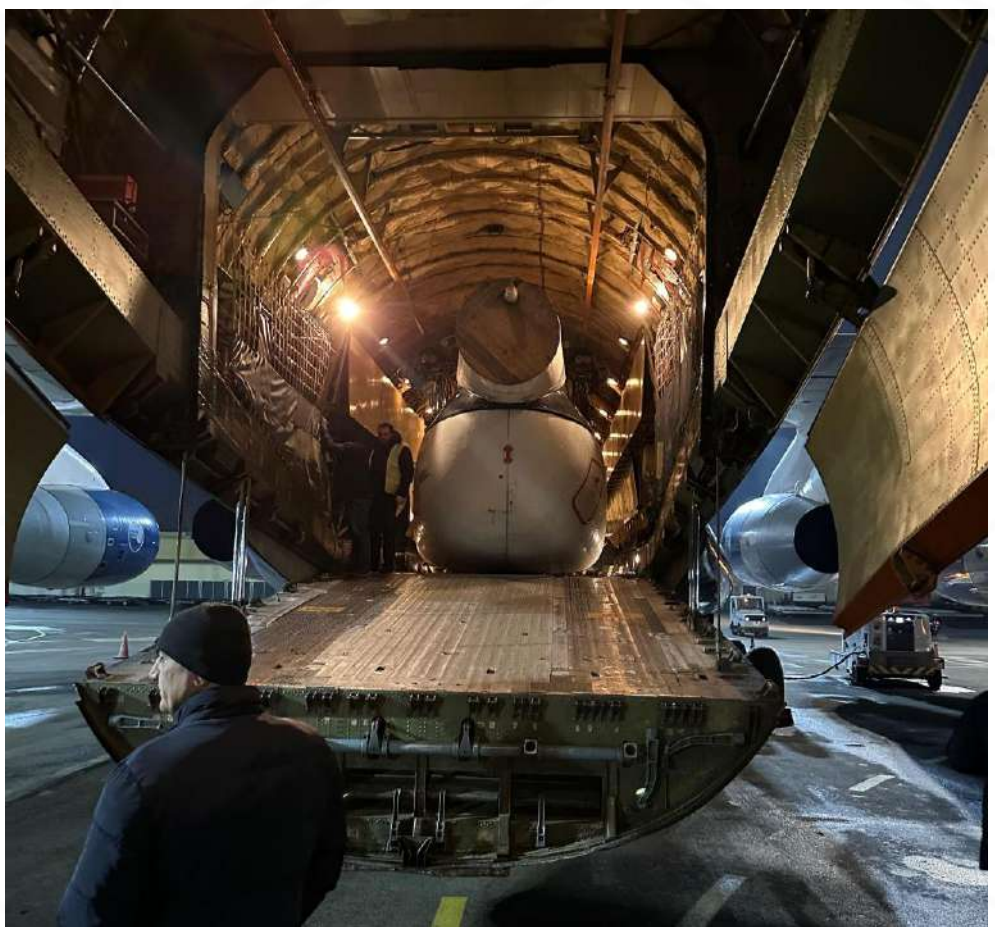

LARGE CHARTER PROJECTS