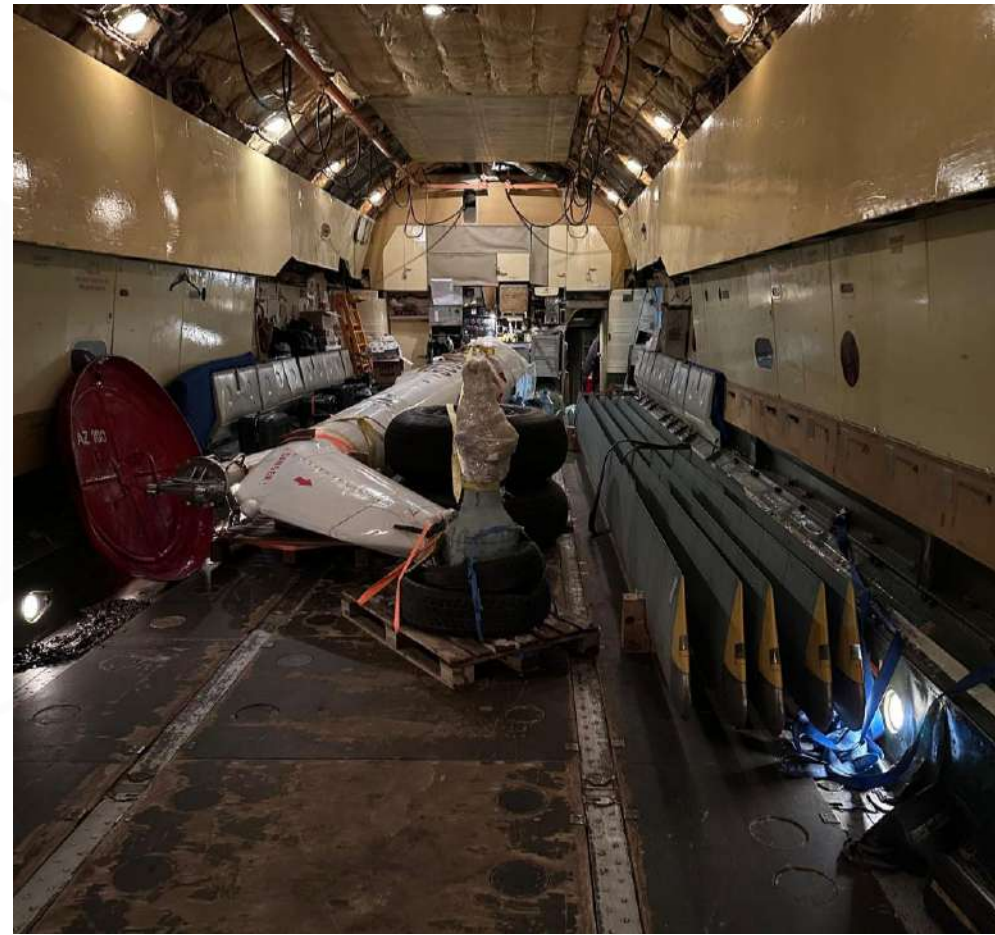

LARGE CHARTER PROJECTS